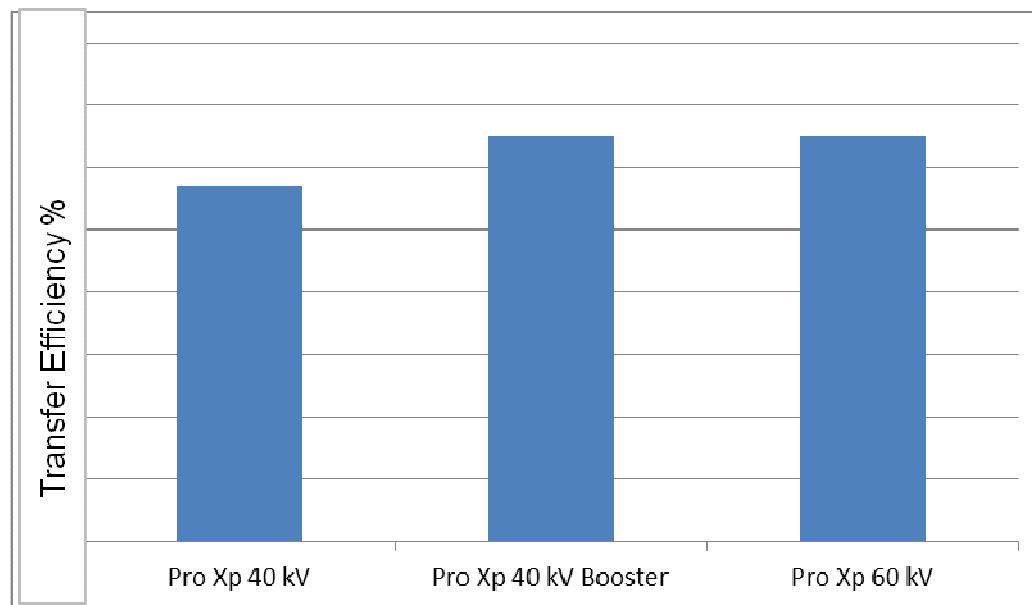

Pro Xp 40 kV Booster Gun

- 40 kV Gun with ground points
  - Bars on the side of the gun
  - Increase transfer efficiency
  - 60 kV gun TE in the size and weight of a 40 kV gun